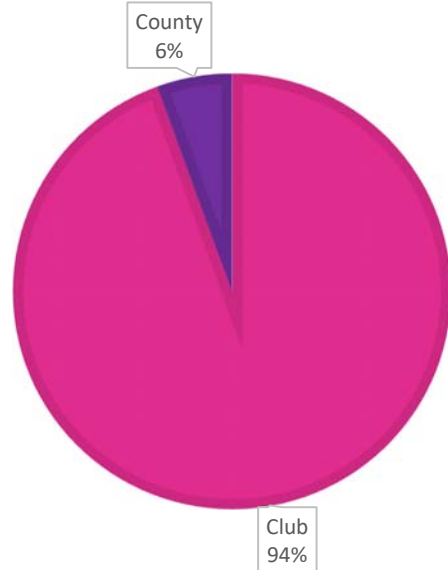

PRIORITY GIVEN TO COUNTY OR CLUB FOOTBALL IF ACTIVITY RETURNS