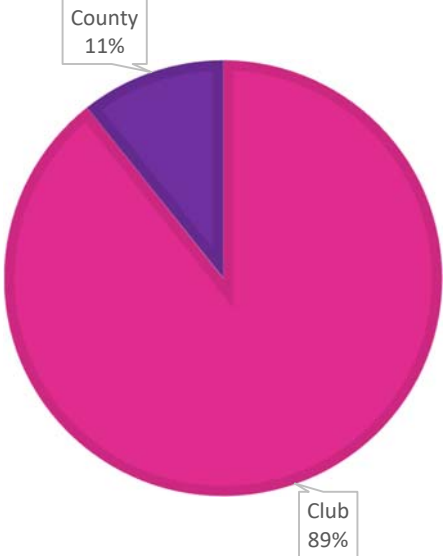

PRIORITY GIVEN TO COUNTY OR CLUB FOOTBALL IF ACTIVITY RETURNS