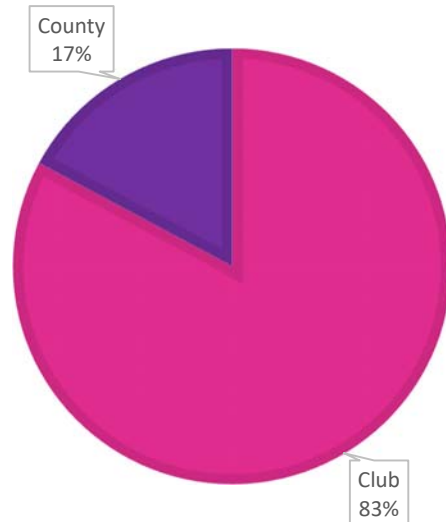

PRIORITY GIVEN TO COUNTY OR CLUB FOOTBALL IF ACTIVITY RETURNS