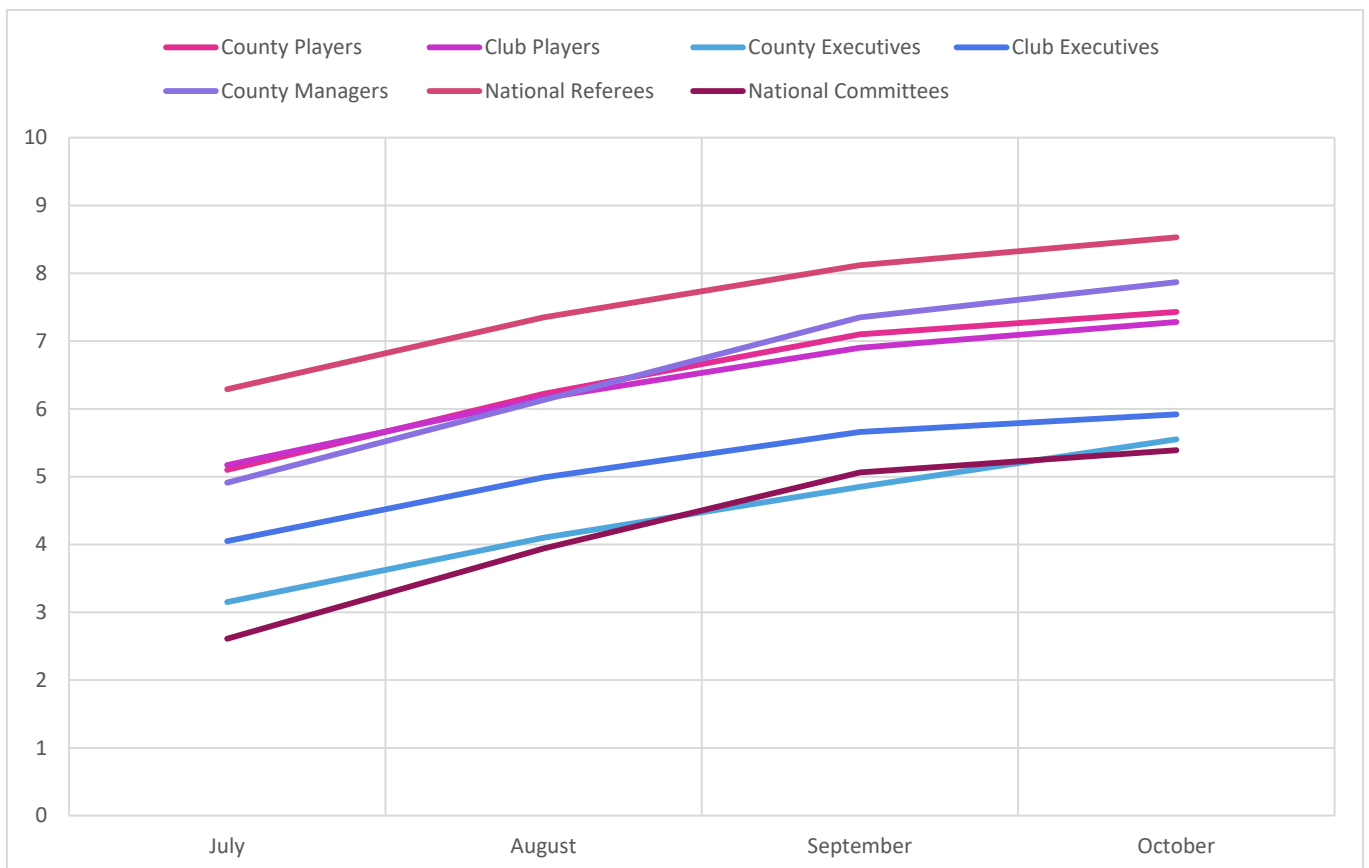

Section 4: Overall

HOW COMFORTABLE WOULD YOU BE GOING BACK TO TRAINING OR GAMES IN.....
(1 = extremely uncomfortable, 10 = extremely comfortable)