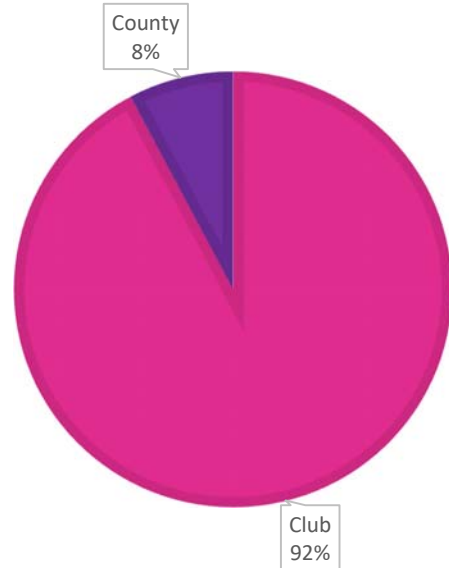

PRIORITY GIVEN TO COUNTY OR CLUB FOOTBALL IF ACTIVITY RETURNS