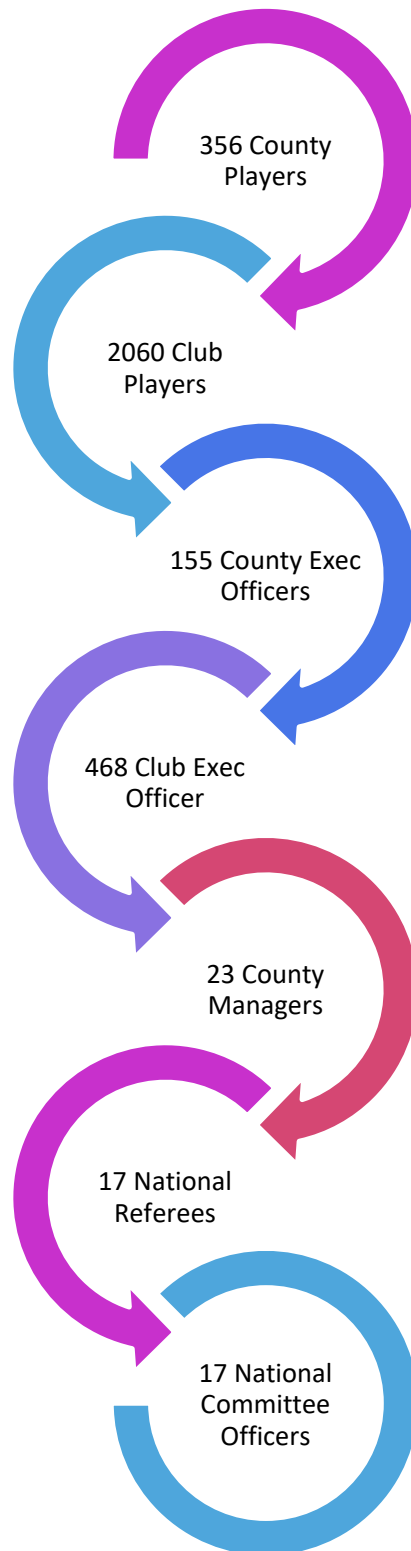

Overview

COVID-19 MEMBERS SURVEY

The Ladies Gaelic Football Association conducted a survey in relation to return to play following the Covid-19 pandemic with the following groups:

- County Players
- Club Players
- County Board Executive Officers
- Club Executive Officers
- County Managers
- National Referees
- National Committees

“We are currently clarifying the government guidelines in relation to sport and these clear guidelines will dictate how sport can be organised during 2020 but we would like to take this opportunity to gather your viewpoint also so we can make informed decisions. The health and safety of all our members is our priority.”

Contents	Page Number
Overall Summary	3
Group Summaries	6
Themes from Feedback	21
<i>Full Feedback</i>	
Reasons why club football should be prioritized	25
Reasons why county football should be prioritized	161
Why it is feasible to play TG4 Championship	180
Why it is not feasible to play TG4 Championship	189
Possible to play club football	210
Not possible to play club football	273
Challenges Faced	332
<i>Additional Comments</i>	451

Who Was Involved?