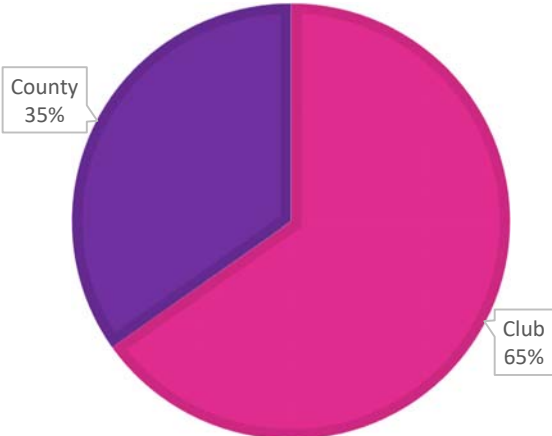

PRIORITY GIVEN TO COUNTY OR CLUB FOOTBALL IF ACTIVITY RETURNS